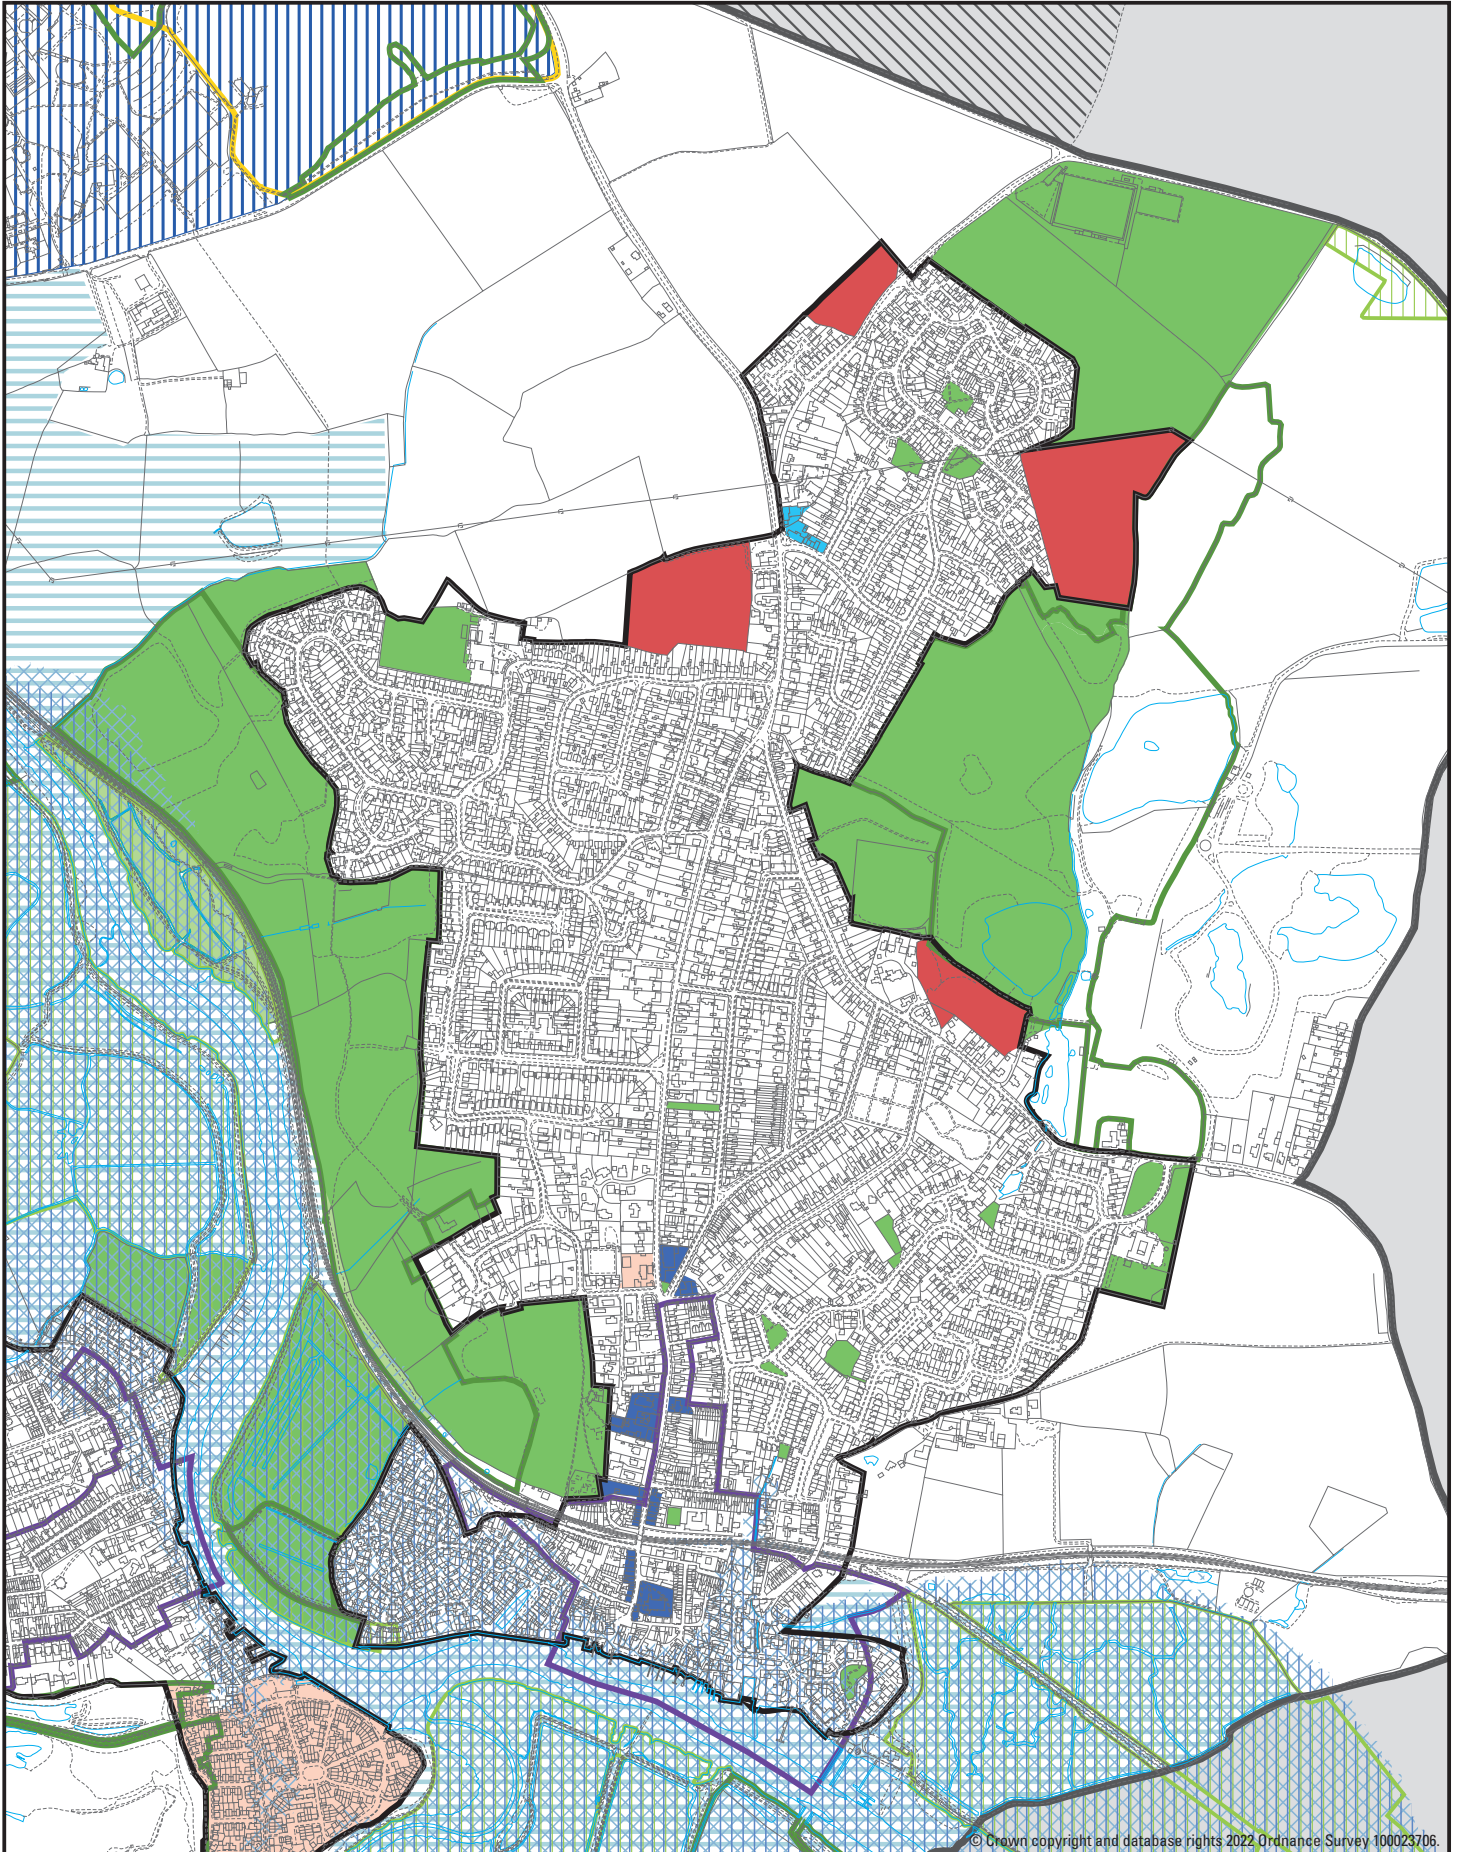

WIVENHOE

Policy SS16

Scale 1:11,500

© Crown copyright and database rights 2022 Ordnance Survey 100023706.